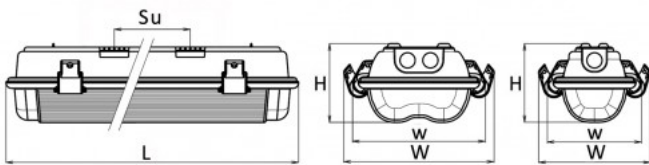

Direct fastening on the base with self-locking clips, suspension with self-locking cable suspension, suspension with brackets.

Body in PC and clips in stainless steel.

Su: Spacing of self locking fastening springs

Temperature range: Ta: -20°C to +40°C

Cable glands are included in delivery.

Version with emergency battery backup is available on request

Vipet FLS

PRODUCT VARIATION

Screen/lattice
PC

Reflector
White painted metal sheet 0,6mm thick.

PRODUCT TYPES

Item no.	Watt	Tube	L	W	H	w	Su
Vipet FLS	2x36	T8	1290	230	110	173	700
Vipet FLS	1x36	T8	1290	176	110	119	700
Vipet FLS	2x58	T8	1590	230	110	173	1000
Vipet FLS	1x58	T8	1590	176	110	119	1000