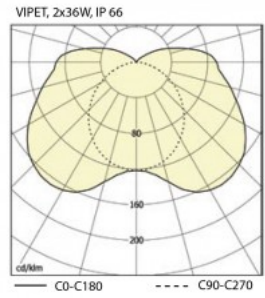

Temperature range: Ta: -20°C to +40°C

Cable glands are included in delivery.

Version with emergency battery backup is available on request

Vipet FLS

PRODUCT VARIATION

Screen/lattice
PC

Reflector
White painted metal sheet 0,6mm thick.

PRODUCT TYPES

Item no.	Watt	Tube	L	W	H	w	Su
Vipet FLS	2x36	T8	1290	230	110	173	700
Vipet FLS	1x36	T8	1290	176	110	119	700
Vipet FLS	2x58	T8	1590	230	110	173	1000
Vipet FLS	1x58	T8	1590	176	110	119	1000